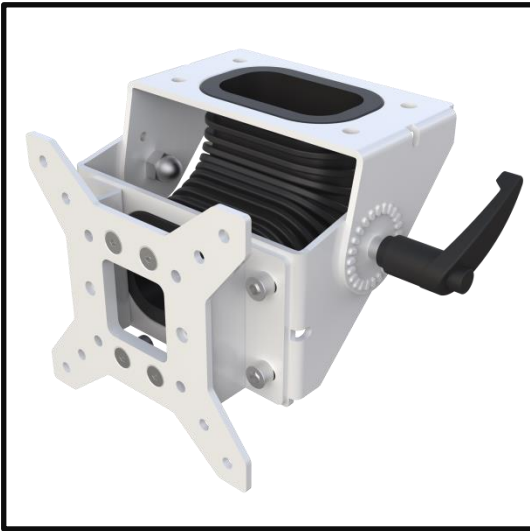

TK060.836

Panel Tilting Adaptor

Weight (gr)	580
Color / Ral Code	7035 / 7016
Package	1
Package Dimension (mm)	155 x 85 x 110
Movement	+ 30 ° / - 40 °