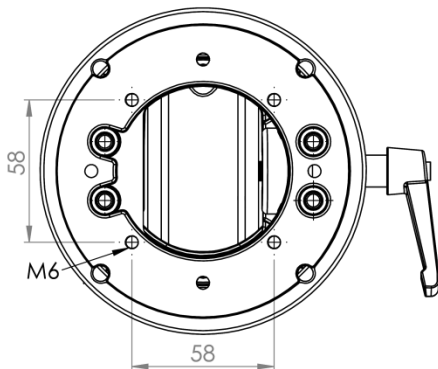

TK060.401

Rotatable Panel 90° Angle Coupling

Weight (gr)	2.610
Color/Ral Code	7035 / 7016
Package	1
Package Dimension(mm)	180 x 260x 170
Diameter (mm)	Ø 130
Movement	310° / ±45°

Braking Arm