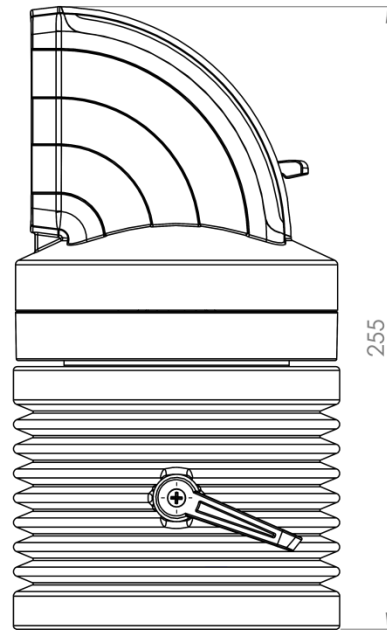

TK060.401

Rotatable Panel 90° Angle Coupling

Weight (gr)	2.610
Color/Ral Code	7035 / 7016
Package	1
Package Dimension(mm)	180 x 260x 170
Diameter (mm)	Ø 130
Movement	310° / ±45°

Braking Arm