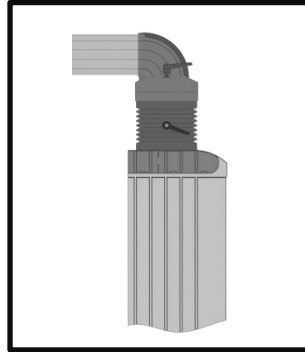

TK060.401

Rotatable Panel 90° Angle Coupling

Weight (gr)	2.610
Color/Ral Code	7035 / 7016
Package	1
Package Dimension(mm)	180 x 260x 170
Diameter (mm)	Ø 130
Movement	310° / ±45°

Braking Arm