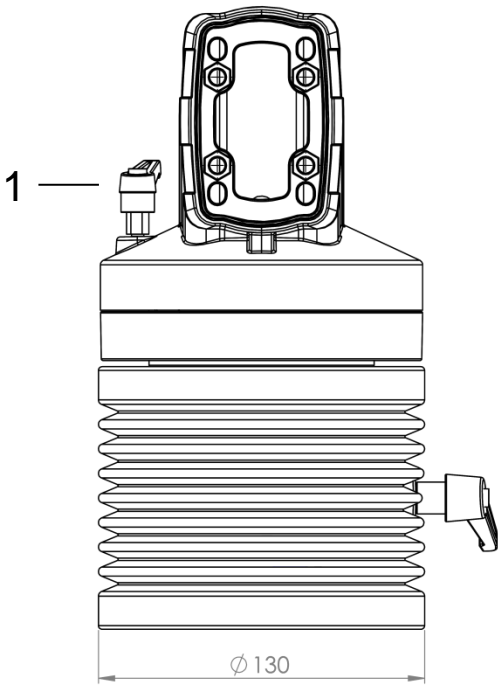

TK060.401

Rotatable Panel 90° Angle Coupling

Weight (gr)	2.610
Color/Ral Code	7035 / 7016
Package	1
Package Dimension(mm)	180 x 260x 170
Diameter (mm)	Ø 130
Movement	310° / ±45°

Braking Arm