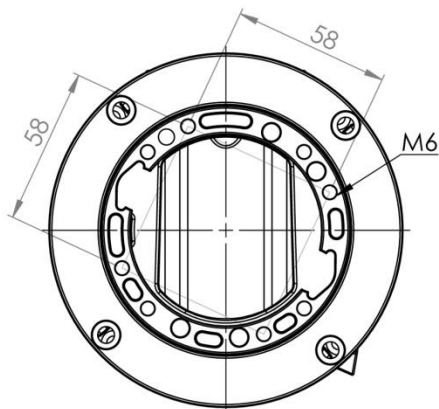

TK060.400

Rotatable Panel 90° Angle Coupling

Weight (gr)	1.777
Color/Ral Code	7035 / 7016
Package	1
Package Dimension (mm)	145 x 150x 140
Diameter (mm)	Ø 130
Movement	310°

Braking Arm