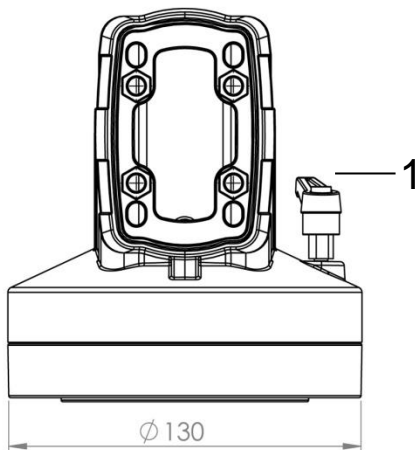

TK060.400

Rotatable Panel 90° Angle Coupling

Weight (gr)	1.777
Color/Ral Code	7035 / 7016
Package	1
Package Dimension (mm)	145 x 150x 140
Diameter (mm)	Ø 130
Movement	310°

Braking Arm