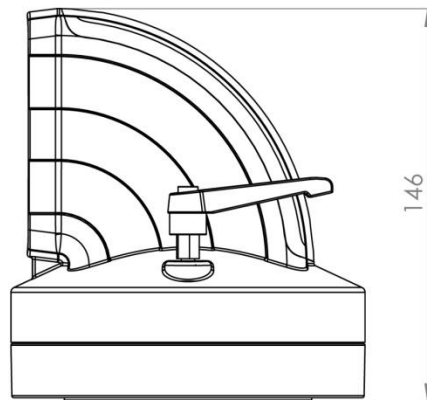

TK060.400

Rotatable Panel 90° Angle Coupling

Weight (gr)	1.777
Color/Ral Code	7035 / 7016
Package	1
Package Dimension (mm)	145 x 150x 140
Diameter (mm)	Ø 130
Movement	310°

Braking Arm