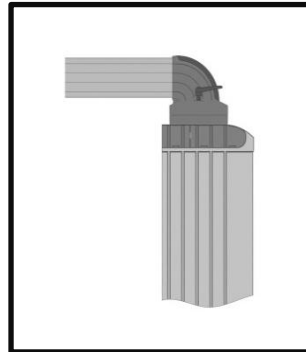

TK060.400

Rotatable Panel 90° Angle Coupling

Weight (gr)	1.777
Color/Ral Code	7035 / 7016
Package	1
Package Dimension (mm)	145 x 150x 140
Diameter (mm)	Ø 130
Movement	310°

Braking Arm