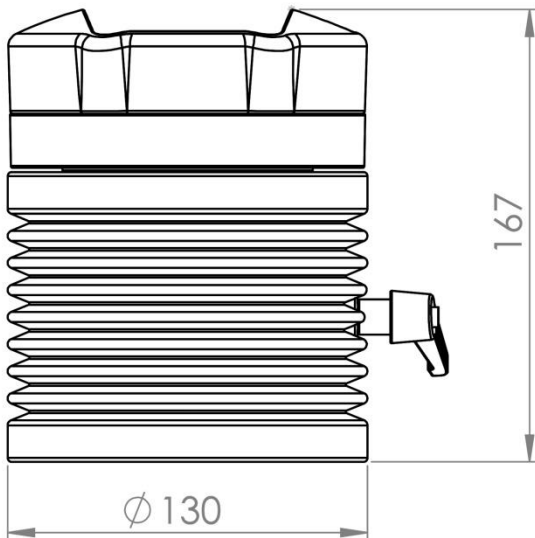

# TK120.845

## Rotatable Tilting Panel Coupling

Weight (gr)	2.225
Color / Ral Code	7035/7016
Package	1
Package Dimension (mm)	180 x 170 x 150
Diameter (mm)	Ø 130
Movement	310 ° / ±45°

Bottom View

**1** Braking Arm