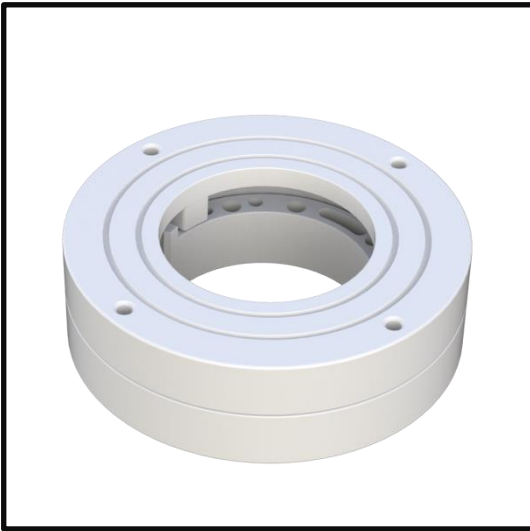

TK120.321

Rotatable Panel Coupling

| | |
|------------------------|----------------|
| Weight (gr) | 1.315 |
| Color / Ral Code | 7035 |
| Package | 1 |
| Package Dimension (mm) | 150 x 65 x 135 |
| Diameter (mm) | Ø 130 |
| Movement | 310° |

Panel Connection Dimension

Floor Connection Dimension