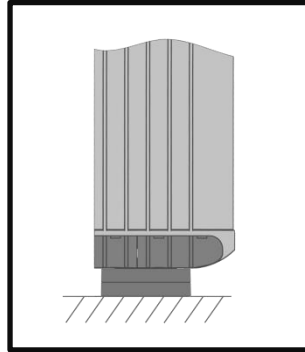

TK120.321

Rotatable Panel Coupling

| | |
|------------------------|----------------|
| Weight (gr) | 1.315 |
| Color / Ral Code | 7035 |
| Package | 1 |
| Package Dimension (mm) | 150 x 65 x 135 |
| Diameter (mm) | Ø 130 |
| Movement | 310° |

Panel Connection Dimension

Floor Connection Dimension