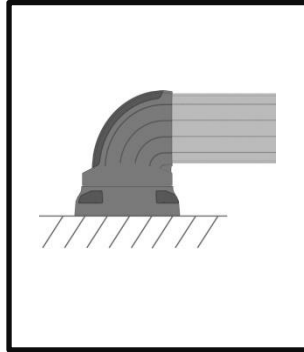

TK120.600

Rotatable Wall-Mounted Hinge Horizontal Outlet

Weight (gr)	5.710
Color / Ral Code	7035 / 7016
Package	1
Package Dimension (mm)	210 x 240 x 205
Movement	315 °